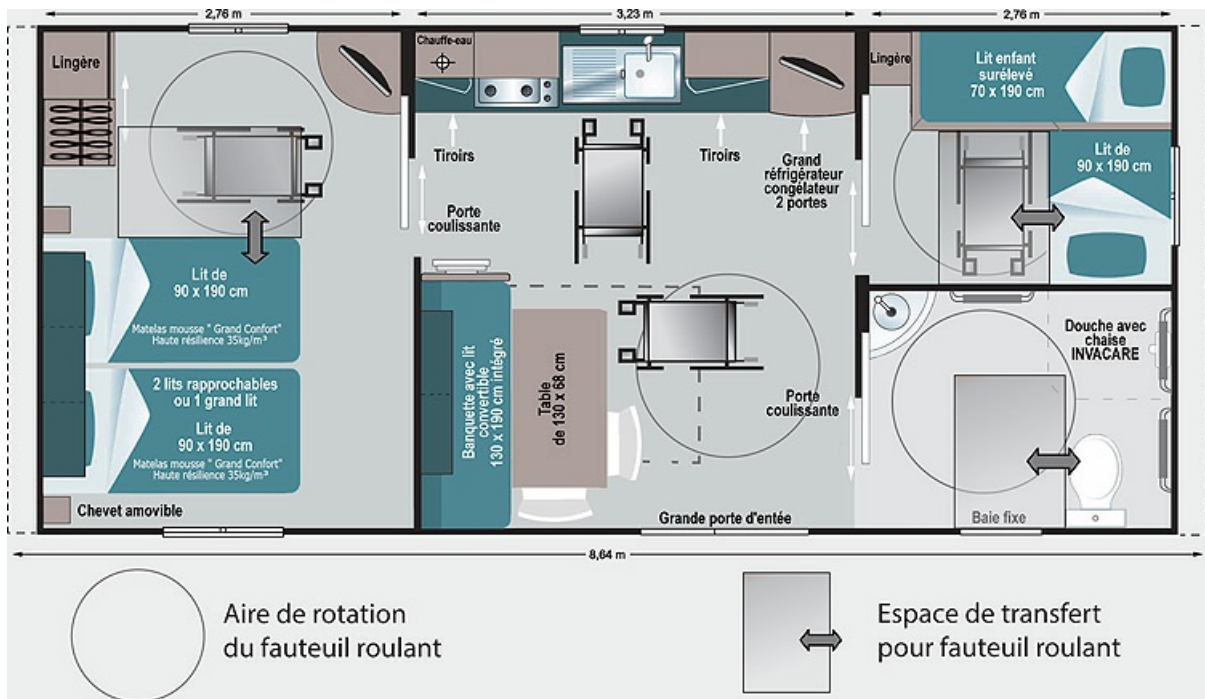

- Information product form
- Inventory

Rates 2017

4-6 pers. mobile home	Low season*	Middle season*	High season*
<i>« Sèvre », « Maine » et « Tuileries »</i>			
Monthly rental price	€600	€650	X
Weekly rental price	€300	€380	€480
10% discount on the second week of rental			
Weekend package (2 nights mandatory)	€100	€130	€150
Four-nights rental	€200	€240	€280
One-night rental or additional night	€60	€70	€80
End-of-stay clean (optional)		€50	
Mobile home damages deposit		€300