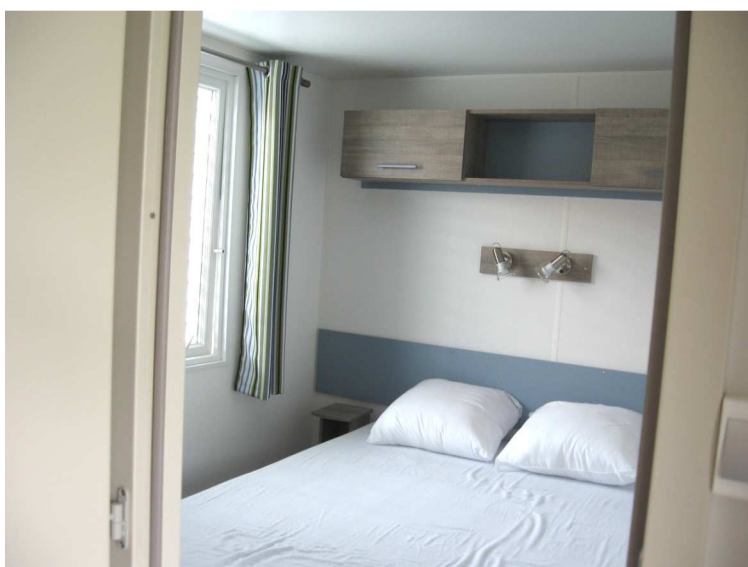

2 Bedroom Mobile Home

'Sèvre' or 'Maine'

Make: Loggia 2

25.60 m² + 9 m² of decking

Sleeps: 4-6 persons

2 bedrooms

These mobile homes have large covered deck areas and sunny living rooms thanks to large patio doors. Two separate bedrooms make them ideal for relaxing family holidays.

L-SHAPED LIVING ROOM WITH KITCHEN CORNER:

Living room with access to the deck area via two large patio doors: fold-up table, four chairs and convertible sofa bed (bed dimensions: 130 x 190 cm), television.

Fully equipped kitchen (117L fridge, electric hob, microwave-grill, coffee maker, electric kettle).

BEDROOMS:

Master bedroom:

Double bed (140 x 190 cm), 2 bedside tables, 1 wardrobe and storage compartments, room for a cot.

Children's bedroom:

2 single beds (80 x 190 cm), wardrobe and storage compartments.

BATHROOM (shower cabinet, wash basin, storage) AND SEPARATE WC.

Mobile homes are non-smoking and pets are not allowed. Thank you for your understanding.