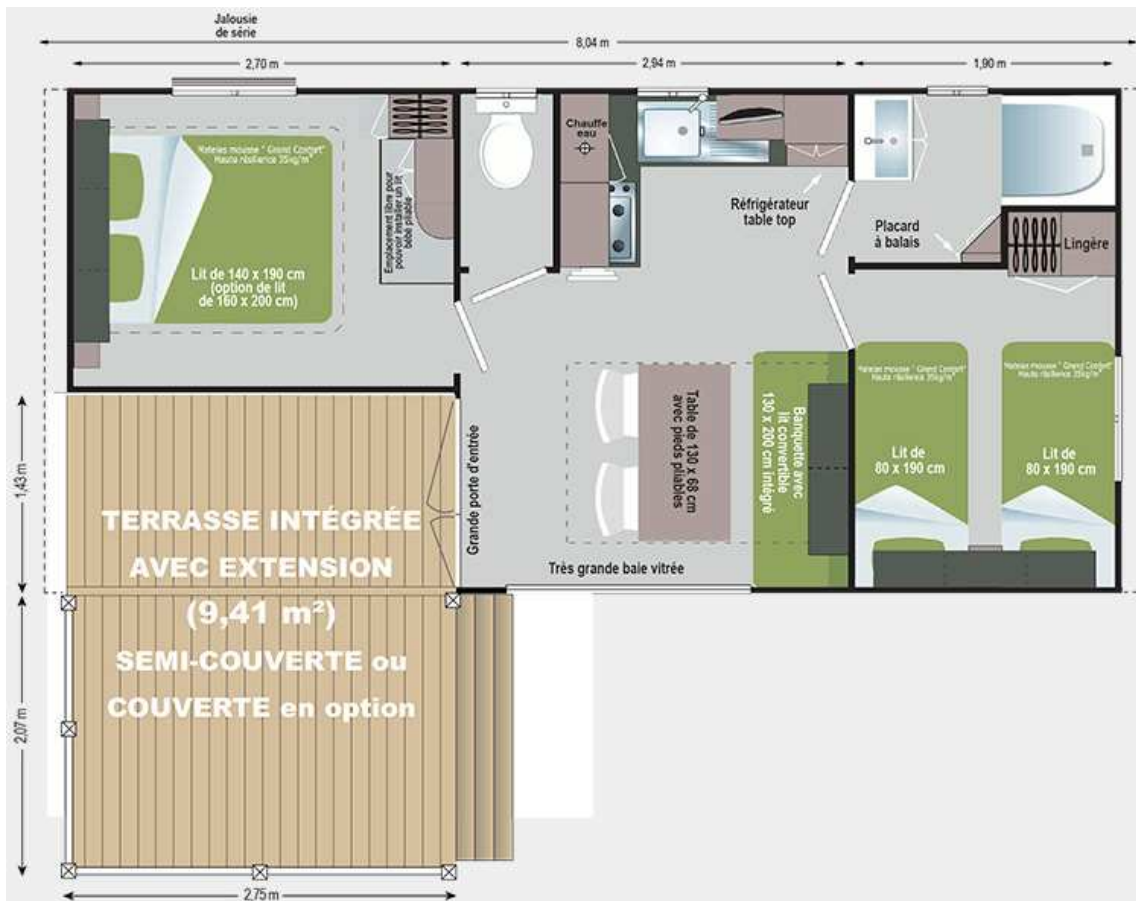

2 Bedroom Mobile Home

'Sèvre' or 'Maine'

Make: Loggia 2

25.60 m² + 9 m² of decking

Sleeps: 4-6 persons

2 bedrooms

These mobile homes have large covered deck areas and sunny living rooms thanks to large patio doors. Two separate bedrooms make them ideal for relaxing family holidays.

L-SHAPED LIVING ROOM WITH KITCHEN CORNER:

Living room with access to the deck area via two large patio doors: fold-up table, four chairs and convertible sofa bed (bed dimensions: 130 x 190 cm), television.

Fully equipped kitchen (117L fridge, electric hob, microwave-grill, coffee maker, electric kettle).

BEDROOMS:

Master bedroom:

Double bed (140 x 190 cm), 2 bedside tables, 1 wardrobe and storage compartments, room for a cot.

Children's bedroom:

2 single beds (80 x 190 cm), wardrobe and storage compartments.

BATHROOM (shower cabinet, wash basin, storage) AND SEPARATE WC.

Mobile homes are non-smoking and pets are not allowed. Thank you for your understanding.