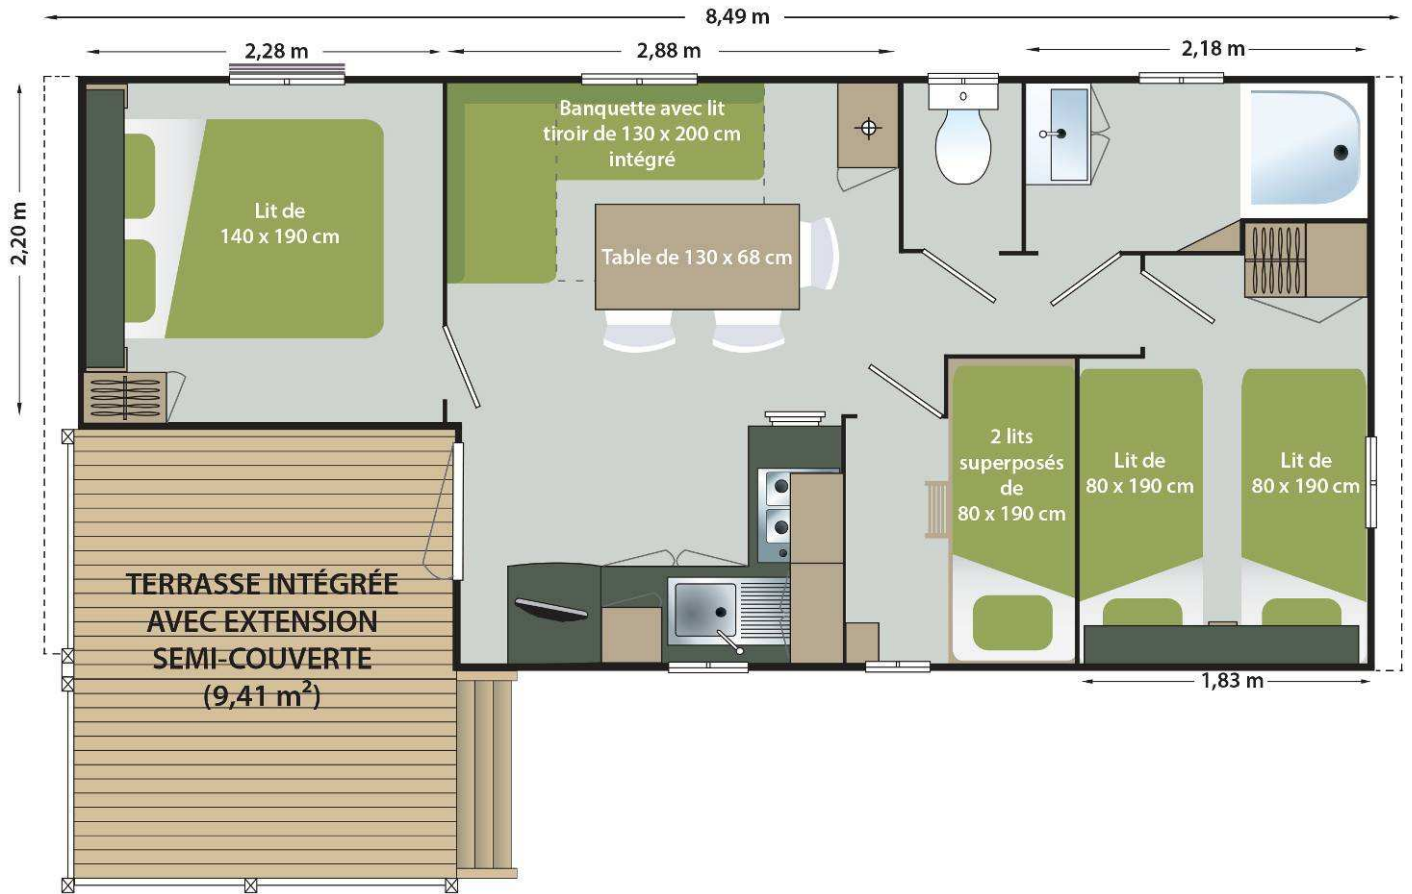

3 Bedroom Mobile Home

'Lemot'

Make: Loggia 3

26 m² + 9 m² of decking

Sleeps: 6-8 persons

3 bedrooms

With its living area opening out onto decking and three bedrooms, this mobile home is ideal for larger families or weekend get-togethers with groups of friends.

LIVING ROOM WITH KITCHEN CORNER:

Living room : fold-up table and large L-shaped settee with pull-out bed (bed dimensions: 130 x 200 cm), television.

Fully equipped kitchen (double-door 215L fridge-freezer, electric hob, microwave-grill, coffee maker, electric kettle).

BEDROOMS:

Master bedroom:

Double bed (140 x 190 cm), 2 bedside tables, 1 wardrobe and storage compartments, room for a cot.

Children's bedroom No 1:

2 single beds (80 x 190 cm), wardrobe and storage compartments.

Children's bedroom No 2:

Two bunk beds (80 x 190 cm)

BATHROOM (shower cabinet, wash basin, storage) AND SEPARATE WC.

Mobile homes are non-smoking and pets are not allowed. Thank you for your understanding.